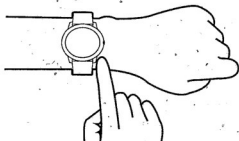

Haylou Solar Smart Watch User Manual

Xiaomi-rus

HAYLOU

01 Overview

What's in the Box

Smart watch, charging cable and user manual.

Xiaomi-rus

02 How to Wear

Please put on the watch and move it about one finger distance from your carpus. Please adjust tightness of watch band to fit yourself.

Note: Too loose of the band may impact performance of heart rate sensor.