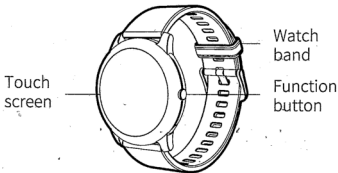

Haylou Solar Smart Watch User Manual

Xiaomi-rus

HAYLOU

01 Overview

What's in the Box

Smart watch, charging cable and user manual.

Xiaomi-rus

02 How to Wear

Please put on the watch and move it about one finger distance from your carpus. Please adjust tightness of watch band to fit yourself.

Note: Too loose of the band may impact performance of heart rate sensor.