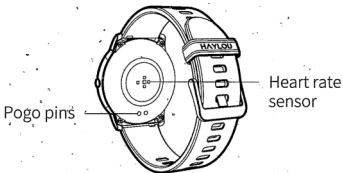

Haylou Solar Smart Watch User Manual

Xiaomi-rus

HAYLOU

01 Overview

What's in the Box

Smart watch, charging cable and user manual.

Xiaomi-rus

02 How to Wear

Please put on the watch and move it about one finger distance from your carpus. Please adjust tightness of watch band to fit yourself.

Note: Too loose of the band may impact performance of heart rate sensor.